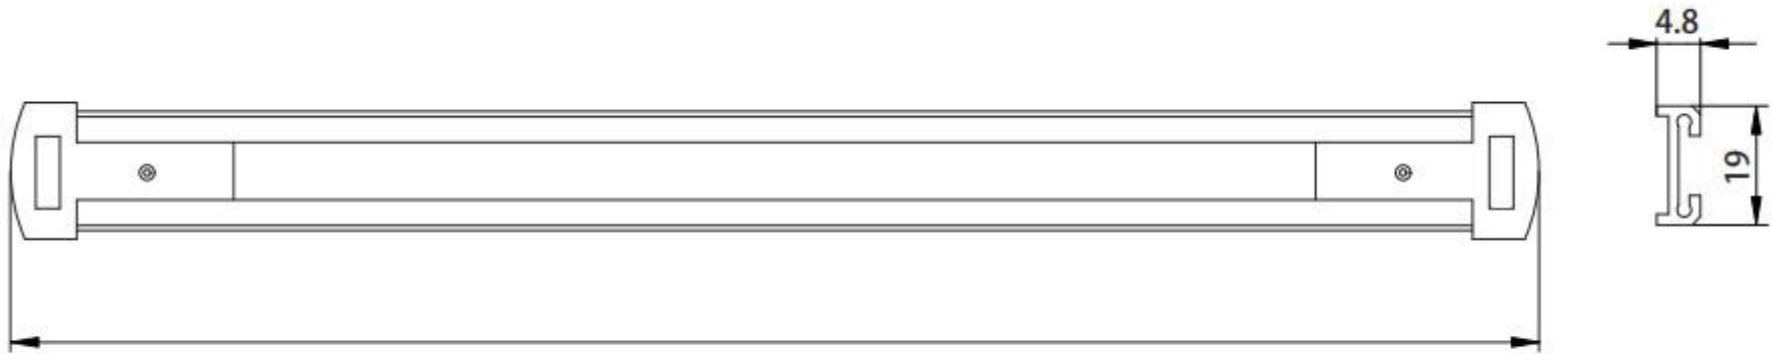

Standard Power Track System For Metal Shelf

– Specially for Retail
Display

Units: mm

Metal Display Shelf

Magnetic Tape At Back

Wood Display Shelf

Using 3M Double Side Adhesive Tape

Power track to Power track Connection Cable

Euro Plug

UK Plug

US Plug

AUS Plug

Different Country Plug For Choice
Connecting Cable Length Customized
Power Supply Color Black And White Optional

Application

Flexible and adaptable to a wide range of shelves.
Convenient connection between shelve to shelve lighting with cable connector.
Easy installation DC power track guarantees each layer lighting performance.