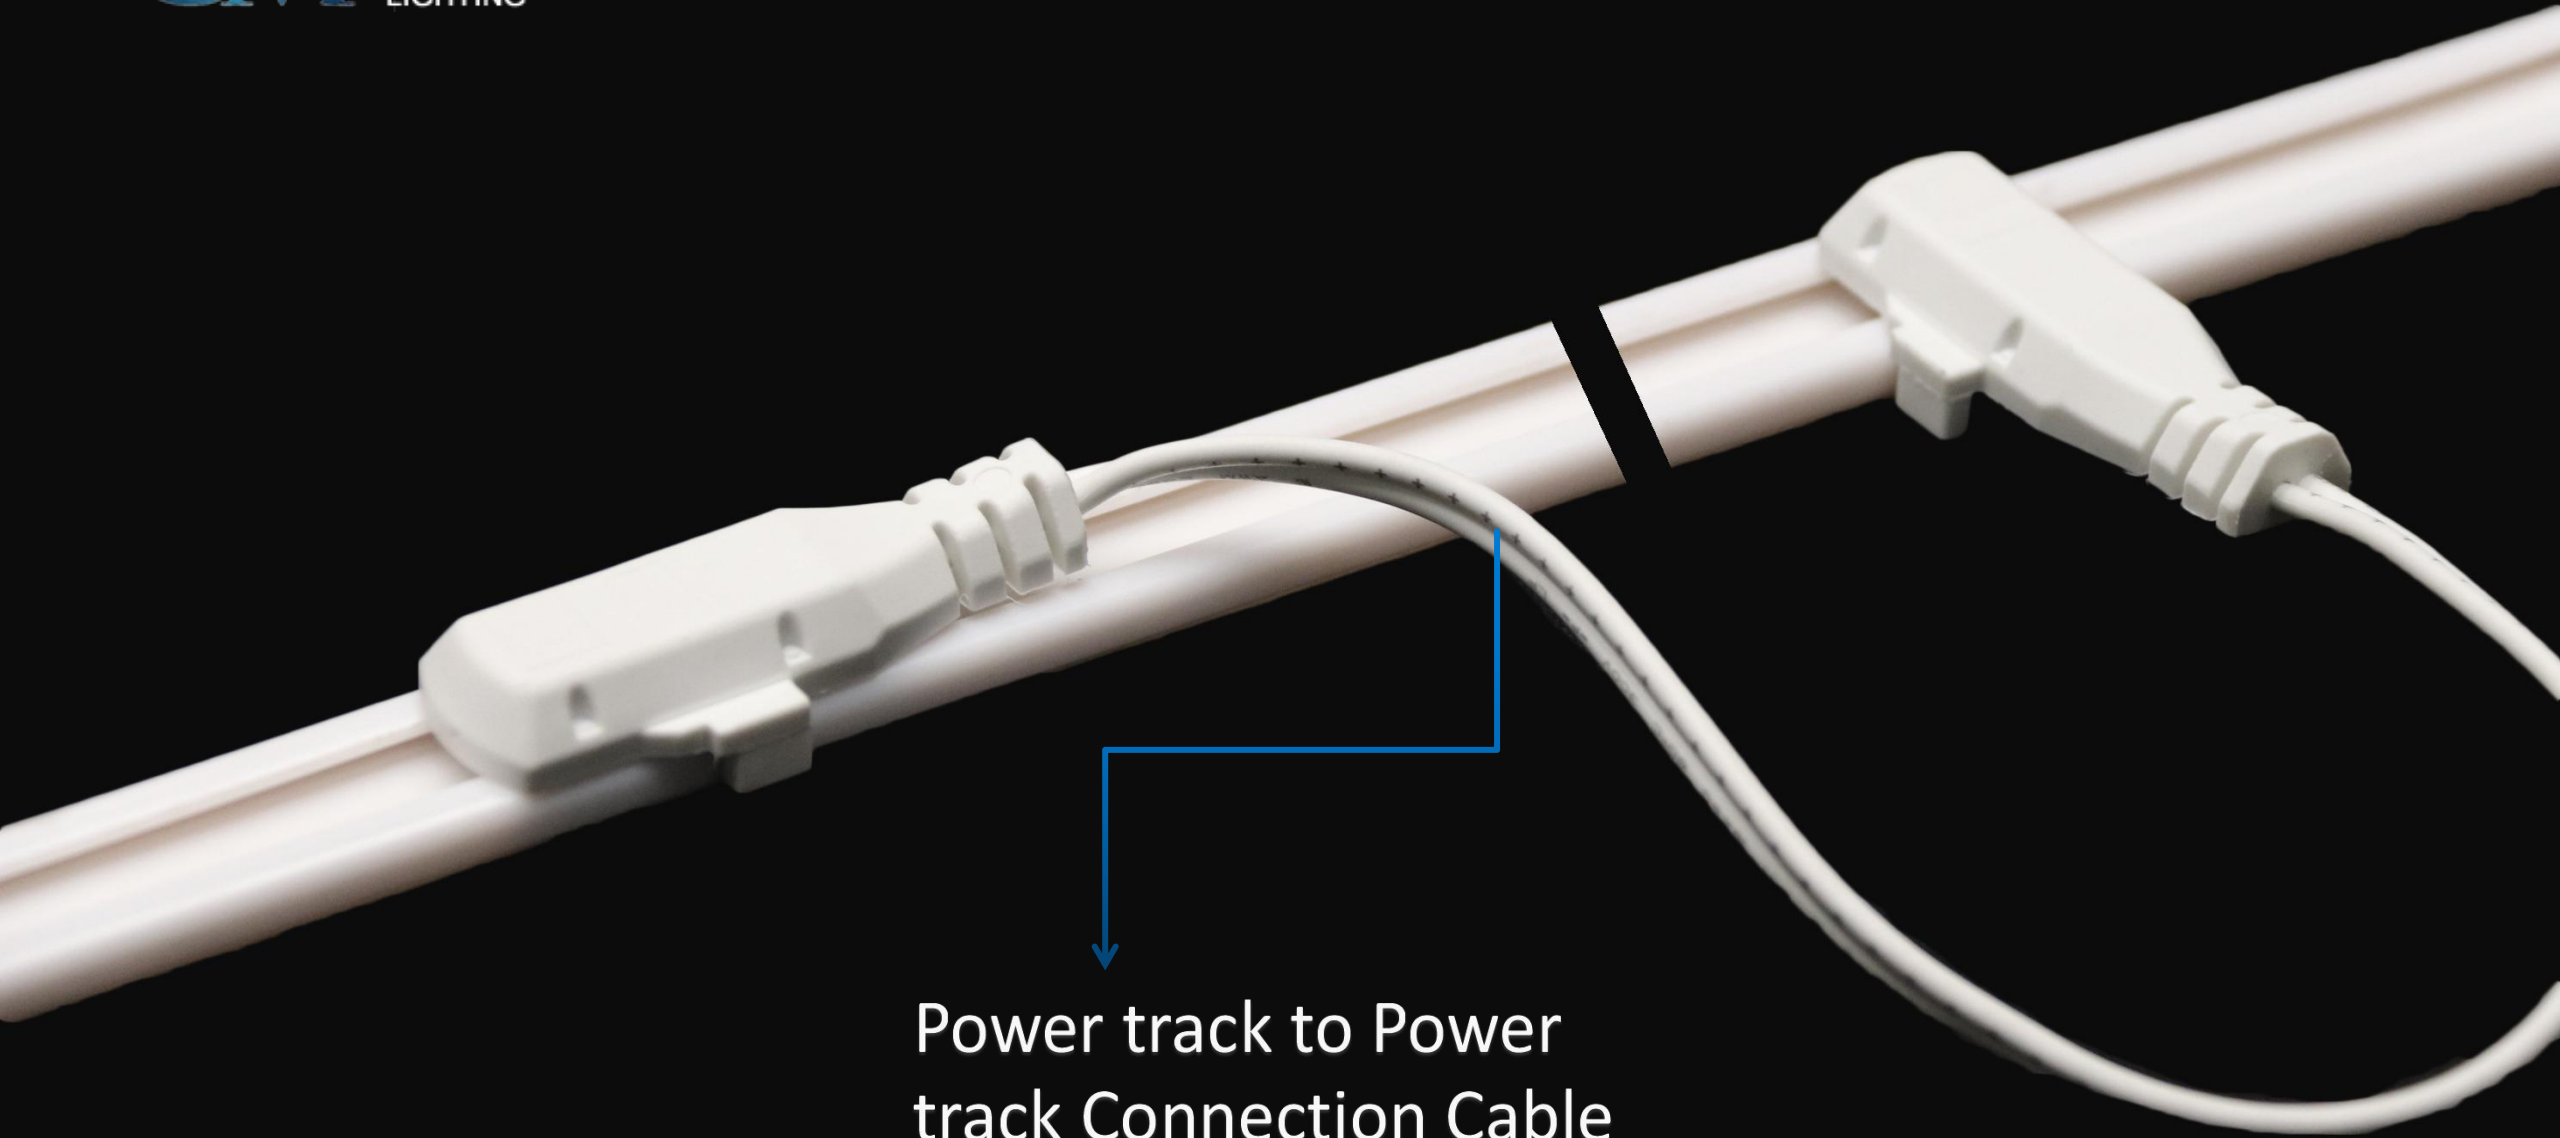

Standard Power Track System For Metal Shelf

– Specially for Retail
Display

Units: mm

Metal Display Shelf

Magnetic Tape At Back

Wood Display Shelf

Using 3M Double Side Adhesive Tape

Power track to Power track Connection Cable

Euro Plug

UK Plug

US Plug

AUS Plug

Different Country Plug For Choice
Connecting Cable Length Customized
Power Supply Color Black And White Optional

Application

Flexible and adaptable to a wide range of shelves.
Convenient connection between shelve to shelve lighting with cable connector.
Easy installation DC power track guarantees each layer lighting performance.