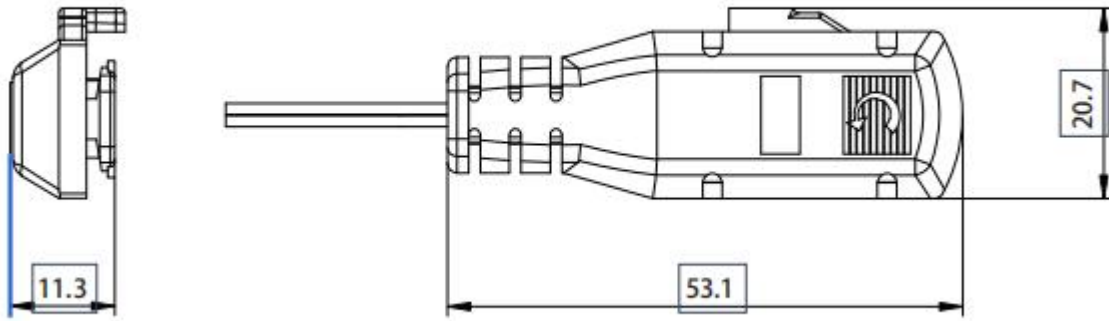

Standard Power Track System For Metal Shelf

– Specially for Retail
Display

Units: mm

Metal Display Shelf

Magnetic Tape At Back

Wood Display Shelf

Using 3M Double Side Adhesive Tape

Power track to Power track Connection Cable

Euro Plug

UK Plug

US Plug

AUS Plug

Different Country Plug For Choice
Connecting Cable Length Customized
Power Supply Color Black And White Optional

Application

Flexible and adaptable to a wide range of shelves.
Convenient connection between shelve to shelve lighting with cable connector.
Easy installation DC power track guarantees each layer lighting performance.