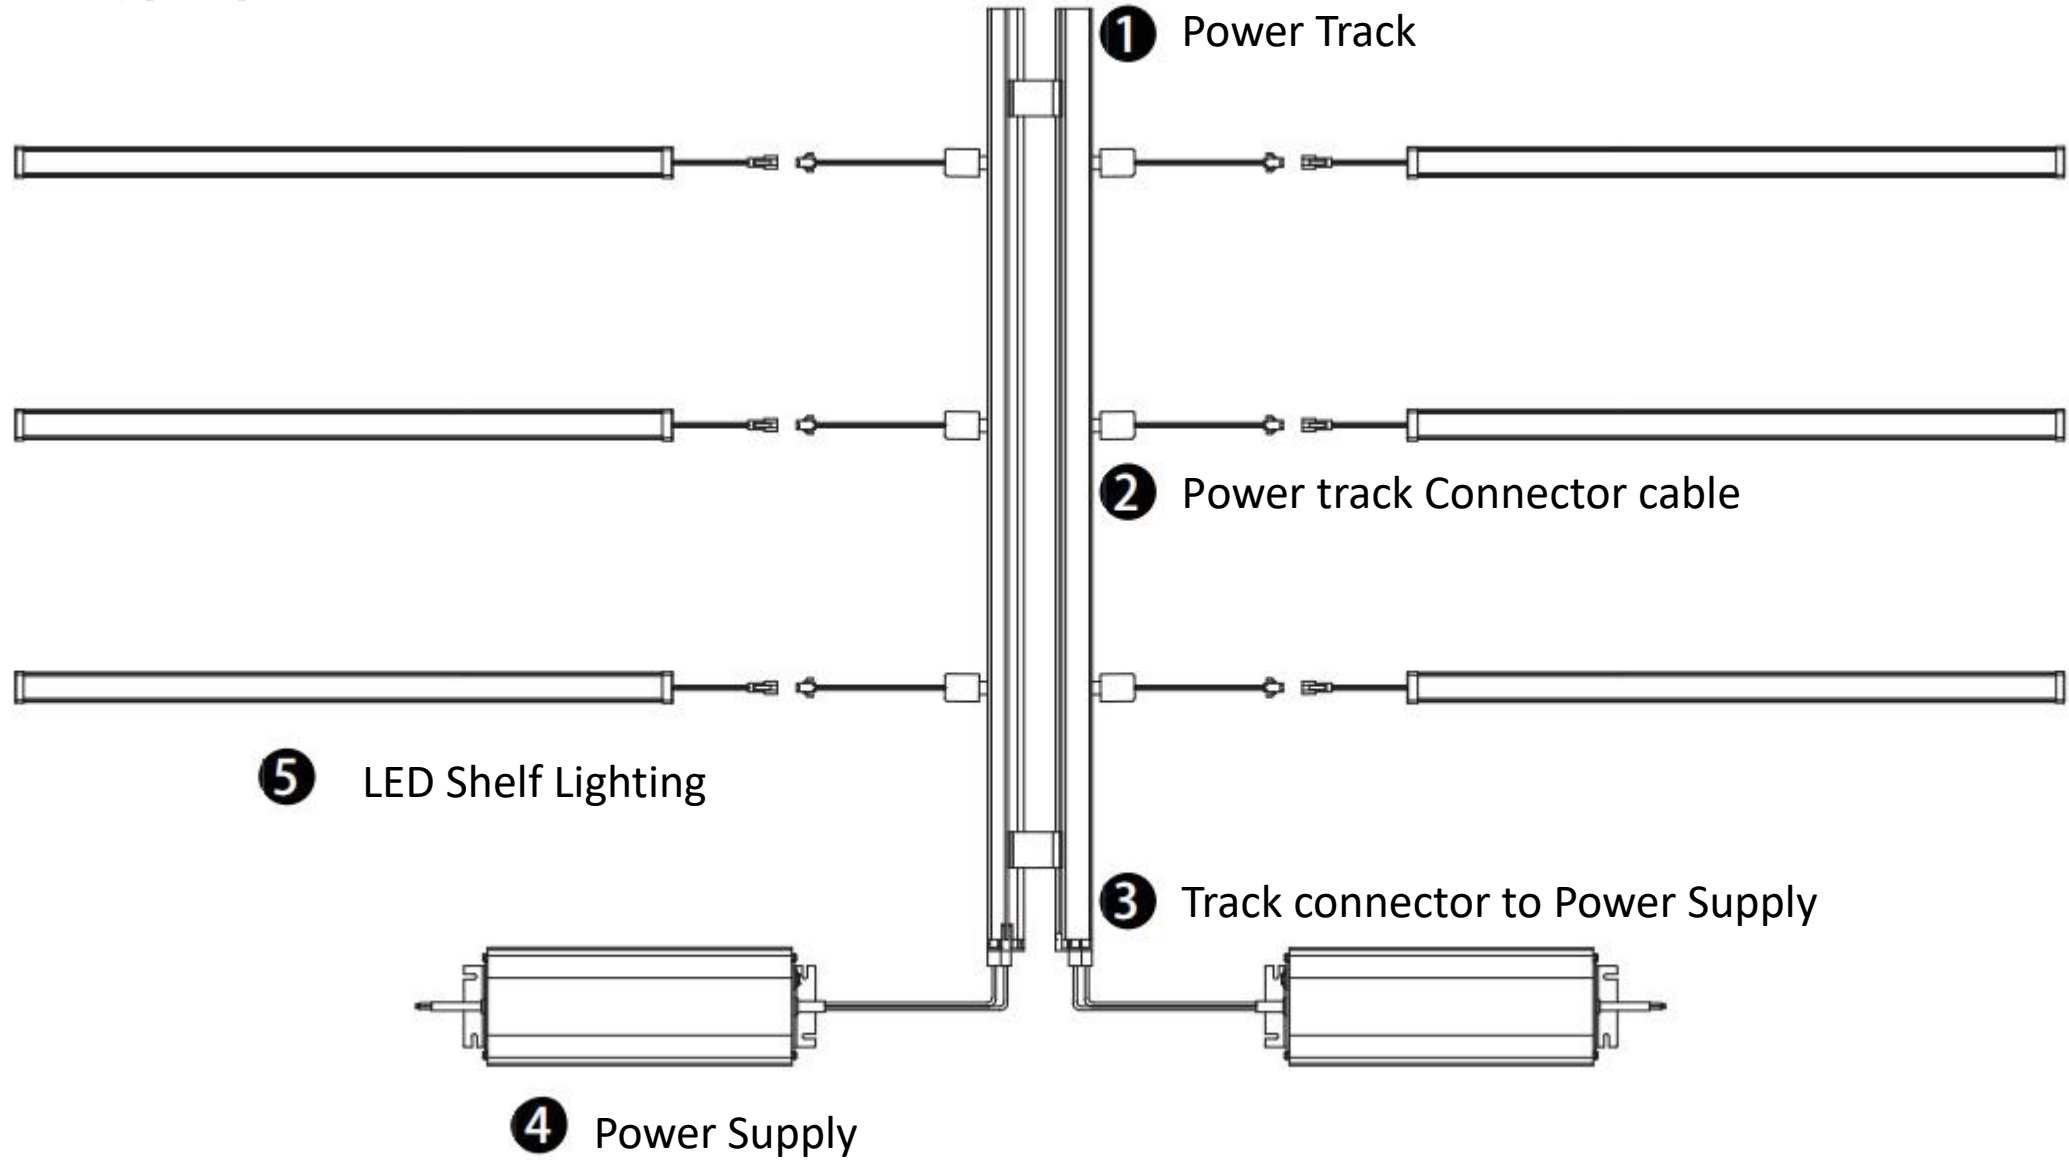

Standard Power Track System For Metal Shelf

– Specially for Retail
Display

Units: mm

Metal Display Shelf

Magnetic Tape At Back

Wood Display Shelf

Using 3M Double Side Adhesive Tape

Power track to Power track Connection Cable

Euro Plug

UK Plug

US Plug

AUS Plug

Different Country Plug For Choice
Connecting Cable Length Customized
Power Supply Color Black And White Optional

Application

Flexible and adaptable to a wide range of shelves.
Convenient connection between shelve to shelve lighting with cable connector.
Easy installation DC power track guarantees each layer lighting performance.